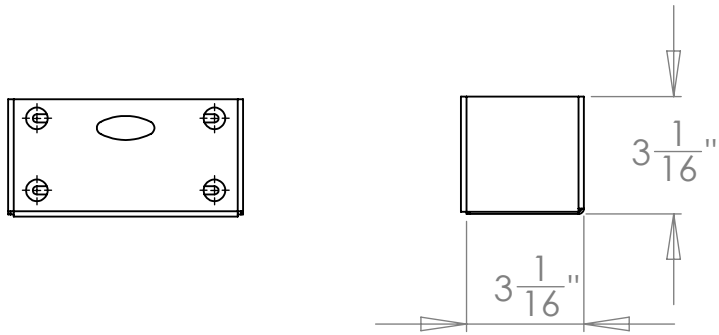

ITD1106  
ITD1107

ITD1108  
ITD1109

ITD1103

In The Ditch Towing Products	
PART NAME	
21" Shelf - Aluminum	
SIZE PART NO.	
<b>A</b>	ITD1103
SHEET SCALE 1:5	SHEET 1 of 1

Dimensions for reference only.

5

4

3