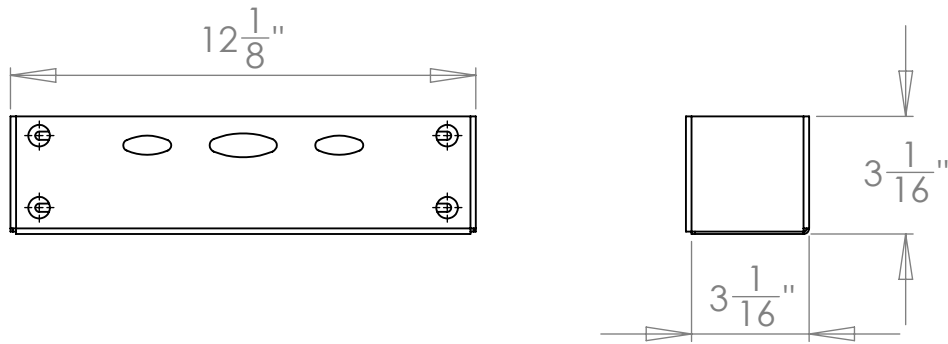

ITD1106  
ITD1107

ITD1108  
ITD1109

ITD1103

In The Ditch Towing Products	
PART NAME	
21" Shelf - Aluminum	
SIZE PART NO.	
<b>A</b>	ITD1103
SHEET SCALE 1:5	SHEET 1 of 1

Dimensions for reference only.

5

4

3