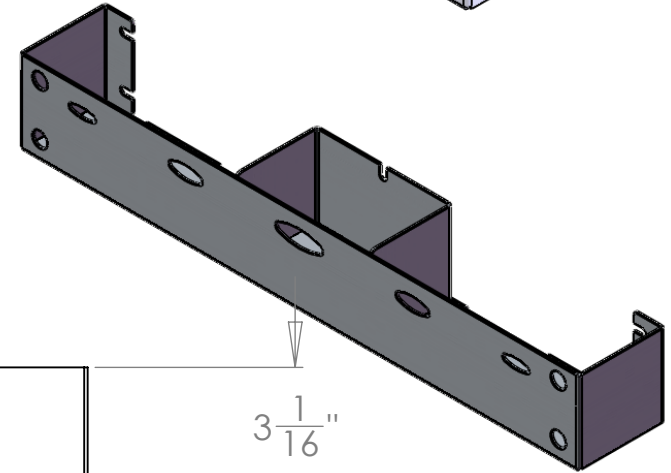

ITD1106  
ITD1107

ITD1108  
ITD1109

ITD1103

In The Ditch Towing Products	
PART NAME	
21" Shelf - Aluminum	
SIZE PART NO.	
<b>A</b>	ITD1103
SHEET SCALE 1:5	SHEET 1 of 1

Dimensions for reference only.

5

4

3