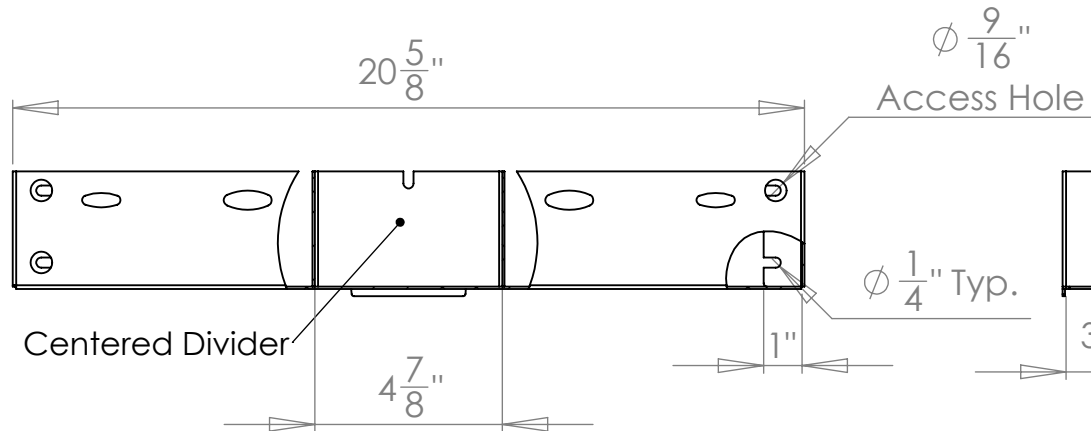

ITD1106  
ITD1107

ITD1108  
ITD1109

ITD1103

In The Ditch Towing Products	
PART NAME	
21" Shelf - Aluminum	
SIZE PART NO.	
<b>A</b>	ITD1103
SHEET SCALE 1:5	SHEET 1 of 1

Dimensions for reference only.

5

4

3